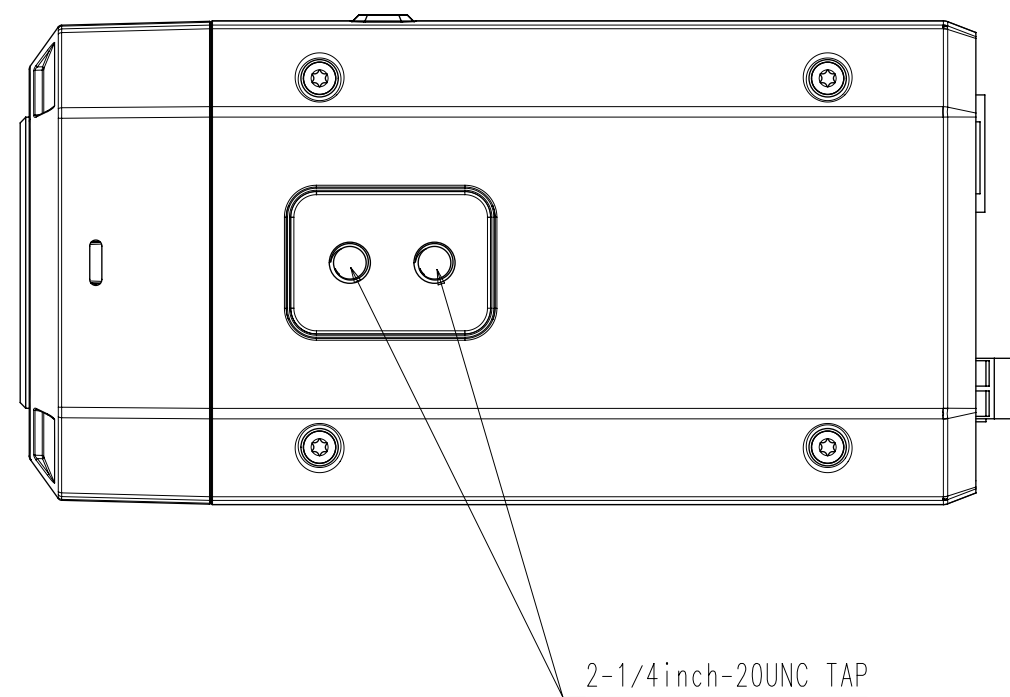

1-32UNC-2B TAP

| | | |
|------------------|------------|-----------|
| 3 | 파생 MODEL 2 | |
| 2 | PNB-A8001 | '19.09.24 |
| 1 | PNB-A9001 | '19.09.24 |
| No. | MODEL NAME | DATE |
| Unit:mm[inch] | | SCALE:4/5 |
| © Hanwha Techwin | | |